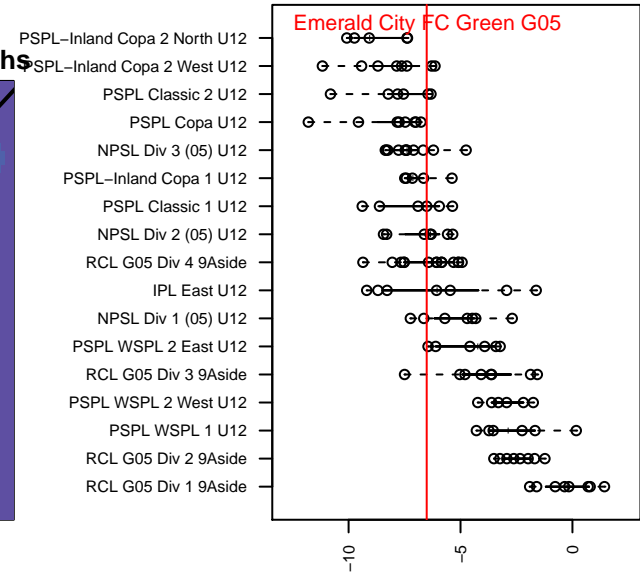

**attack and defense rating
relative to others at age
and all opponents in last 13 months**