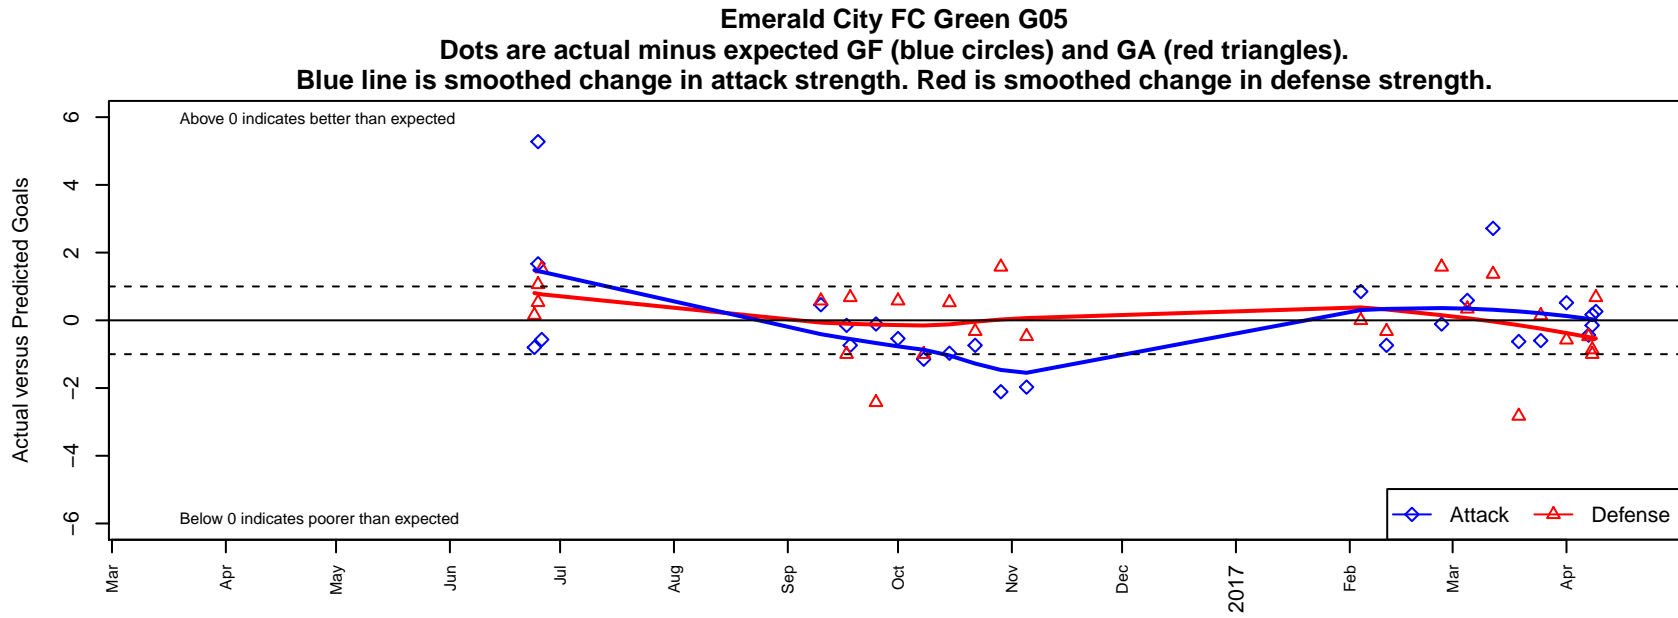

Emerald City FC Green G05

Emerald City FC
 Seattle, WA
 G05 total strength=546
 attack=0.46 defense=0.37
 fall league = PSPL Classic 1 U12
 spr league = Spr PSPL Classic 1 U12

alt names used:
 89 Emerald City FC F05 Green
 Emerald City FC F05 Green
 Emerald City FC F05 Green
 EMERALD CITY FC ECFC F05 GREEN (WA)

Venues played:
 2016 Baker Blast COPA U12
 2016 PSPL Classic 1 U12
 2016 Spr PSPL Classic 1 U12
 2016 WA Cup U12 Silver U12

**attack and defense variance (black dot)
relative to other teams
and top 10 in region**